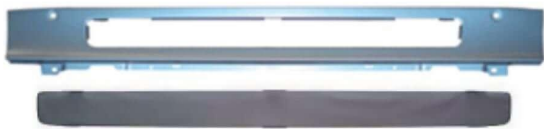

MTP 1858924
Grade Intermediária S5
MTP 1855272
Tela Grade Intermediária S5

MTP 1748085
Grade Intermediária S5 HighLine
MTP 1459145
Tela Grade Intern. S5 HighLine